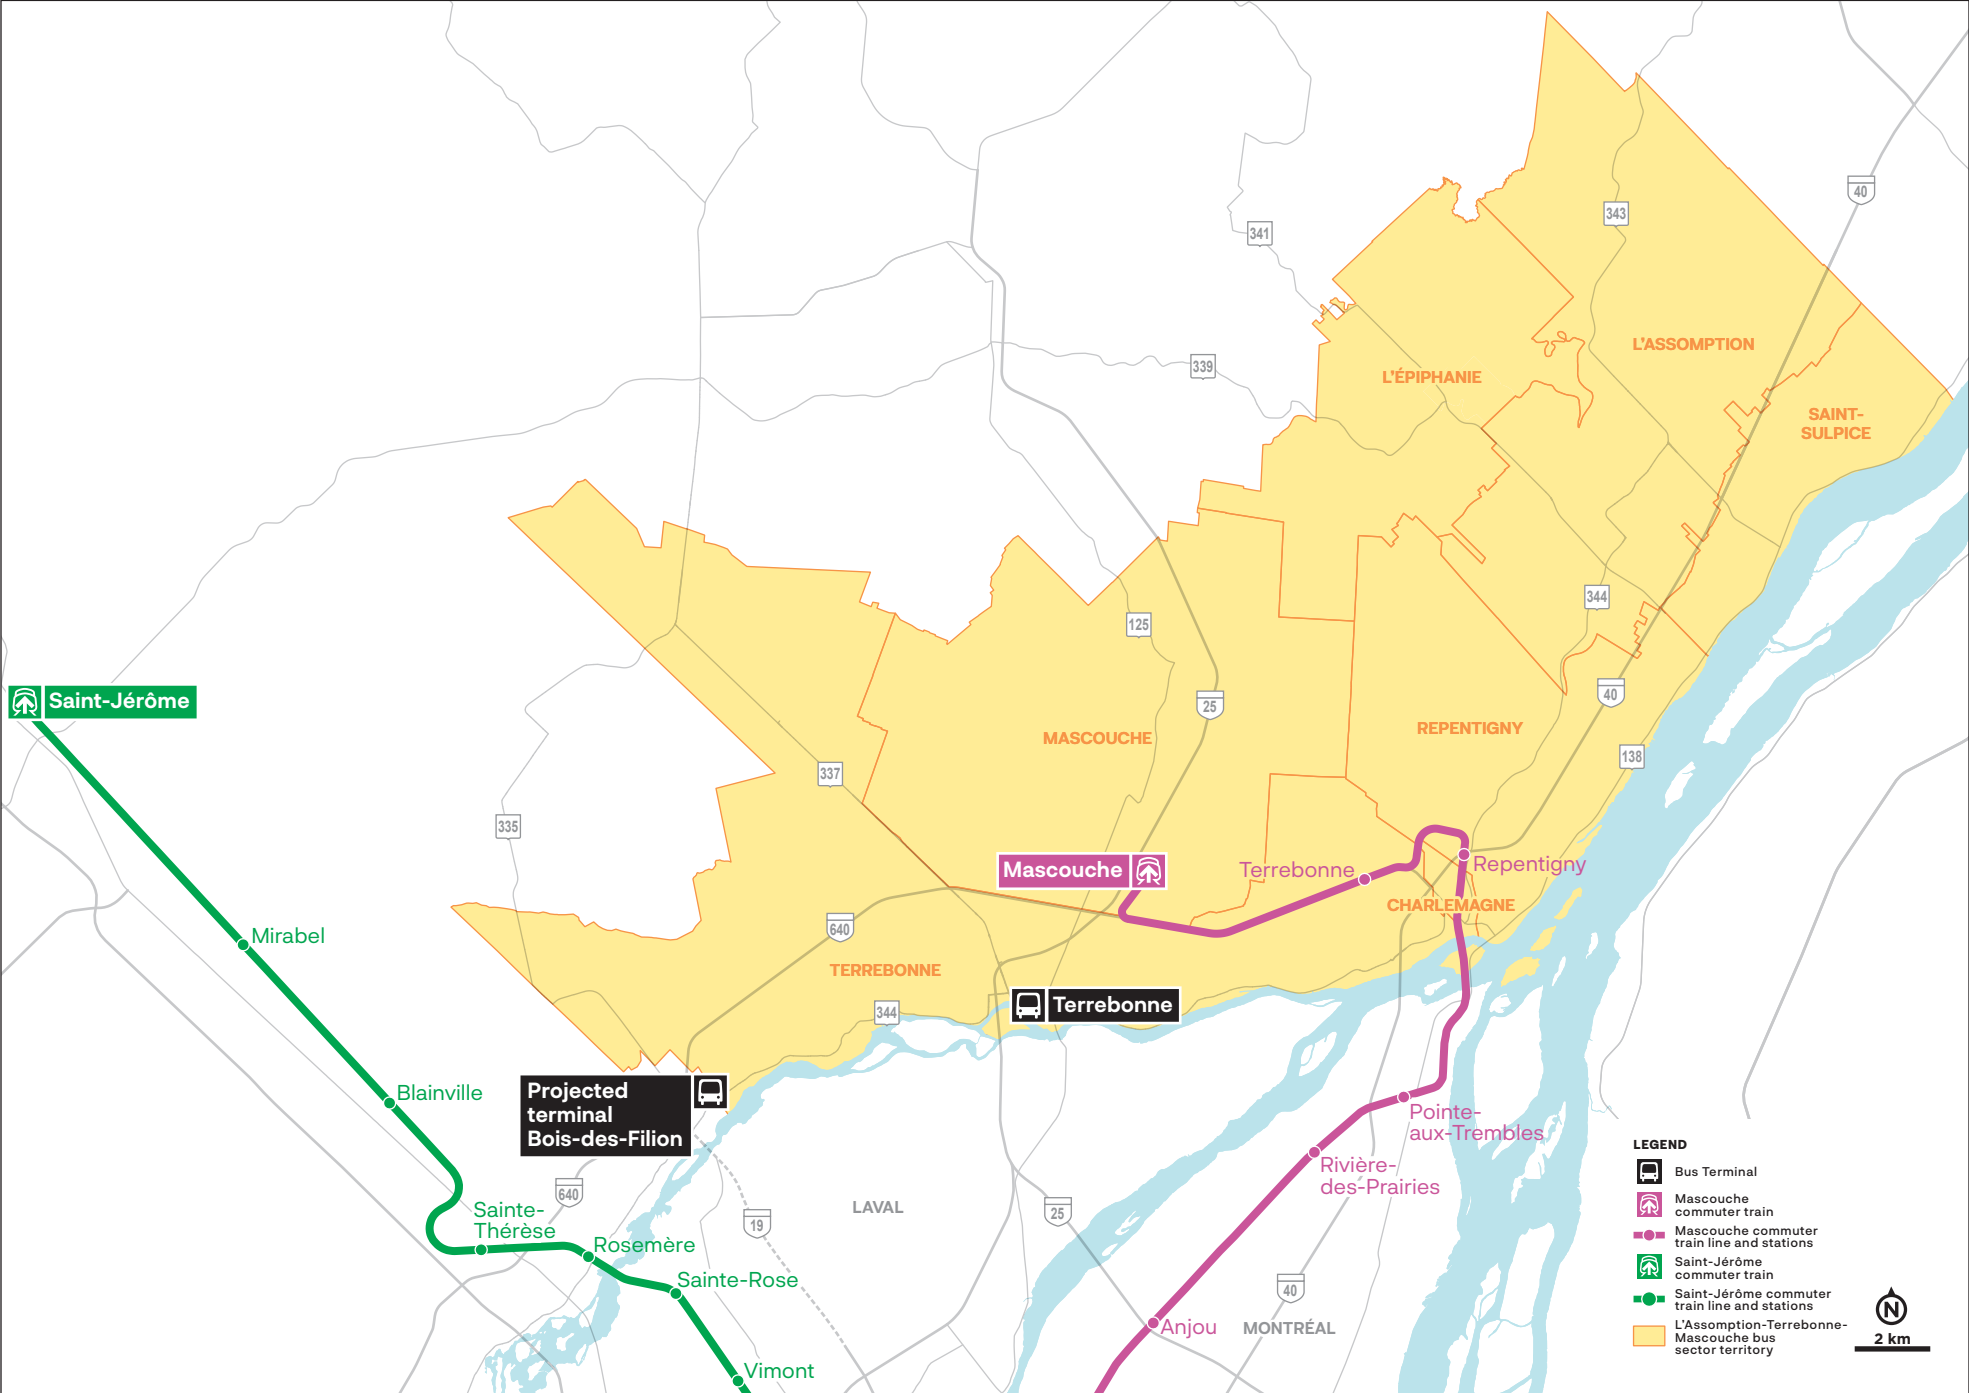

# L'ASSOMPTION – TERREBONNE-MASCOUCHE SECTOR

- LEGEND**
- Bus Terminal
  - Mascouche commuter train
  - Mascouche commuter train line and stations
  - Saint-Jérôme commuter train
  - Saint-Jérôme commuter train line and stations
  - L'Assomption-Terrebonne-Mascouche bus sector territory